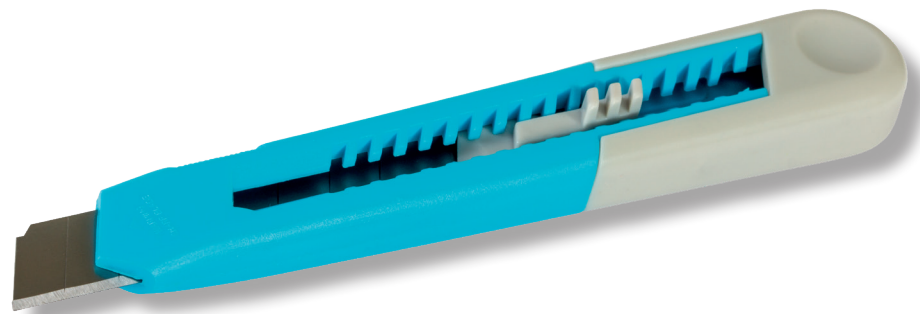

### RETRACTABLE KNIFE

#### PRODUCT FEATURES

Retractable, broken blade.  
Plastic body with blade lock.

CODE	BLADE [MM]	LENGTH [MM]		
30069	9	130	x	48/960
30068	18	150	x	24/480